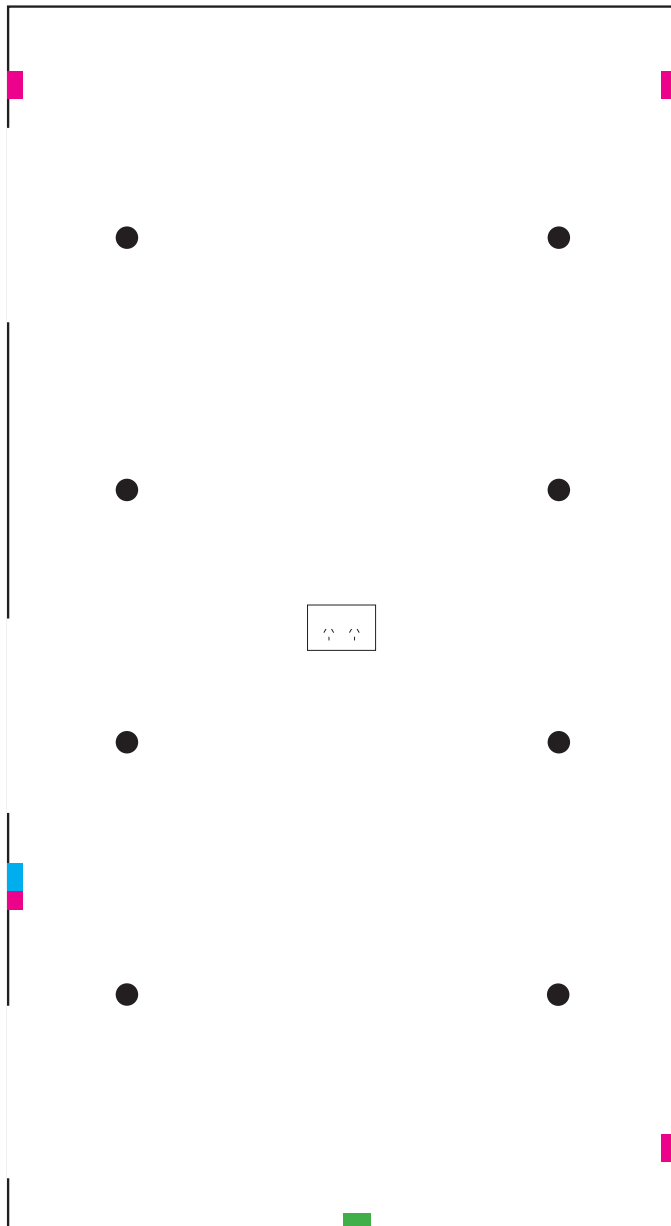

Side Gallery

Side Gallery

Side Gallery
The Garden Studio
7 Emma Street
PO Box 515
Red Hill Q 4059
M 0409 549 447
info@sidegallery.com.au

Murray Street

Emma Street

-  Projector
-  Double power point
-  Spot lighting — 360°
-  Double power point — ceiling
-  Ethernet (wifi available)

2460 mm

2870 mm

5250 mm room length

Double power point

2460 mm

2820 mm

70 mm skirting

2870 mm

2020 mm

880 mm

990 mm

810 mm

570 mm

Sliding door to studio

Door to deck

2460 mm

Double power point

Ethernet (wireless available)

5250 mm room length

2460 mm

2870 mm

2820 mm

70 mm skirting

2570 mm