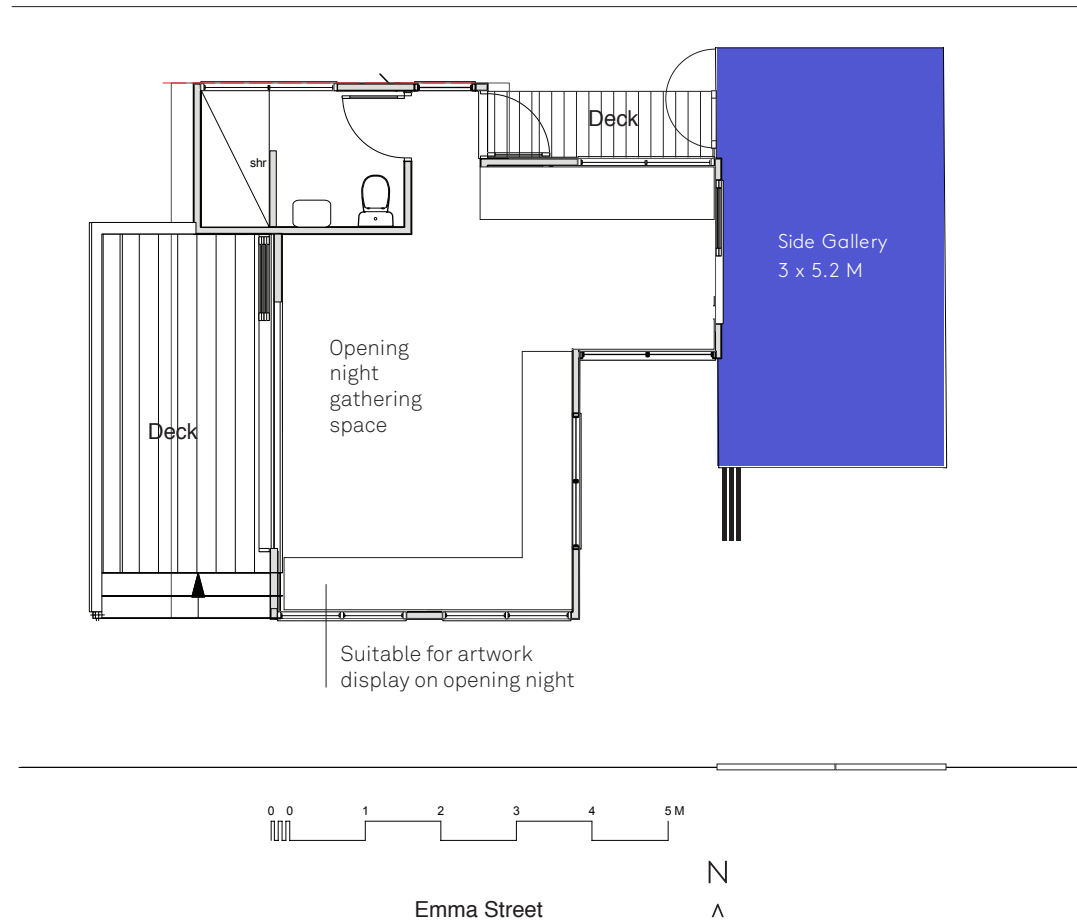

Murray Street

Emma Street